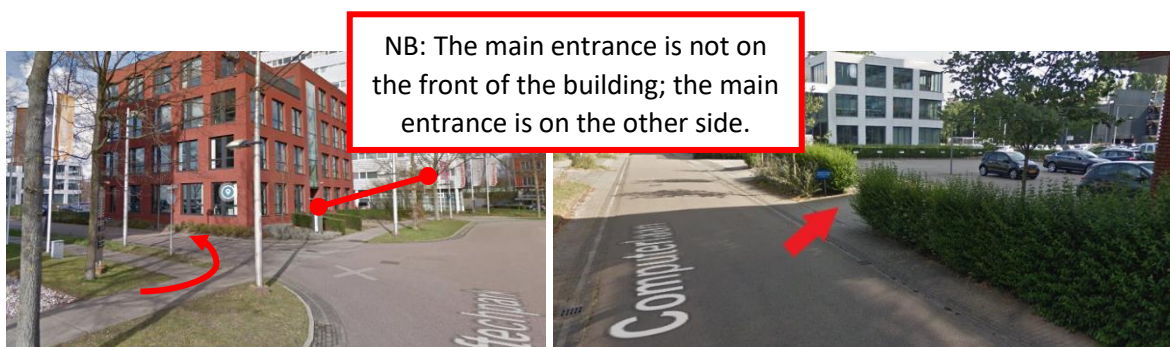

4. Turn left at the Computerlaan

5. Turn right to access the parking lot