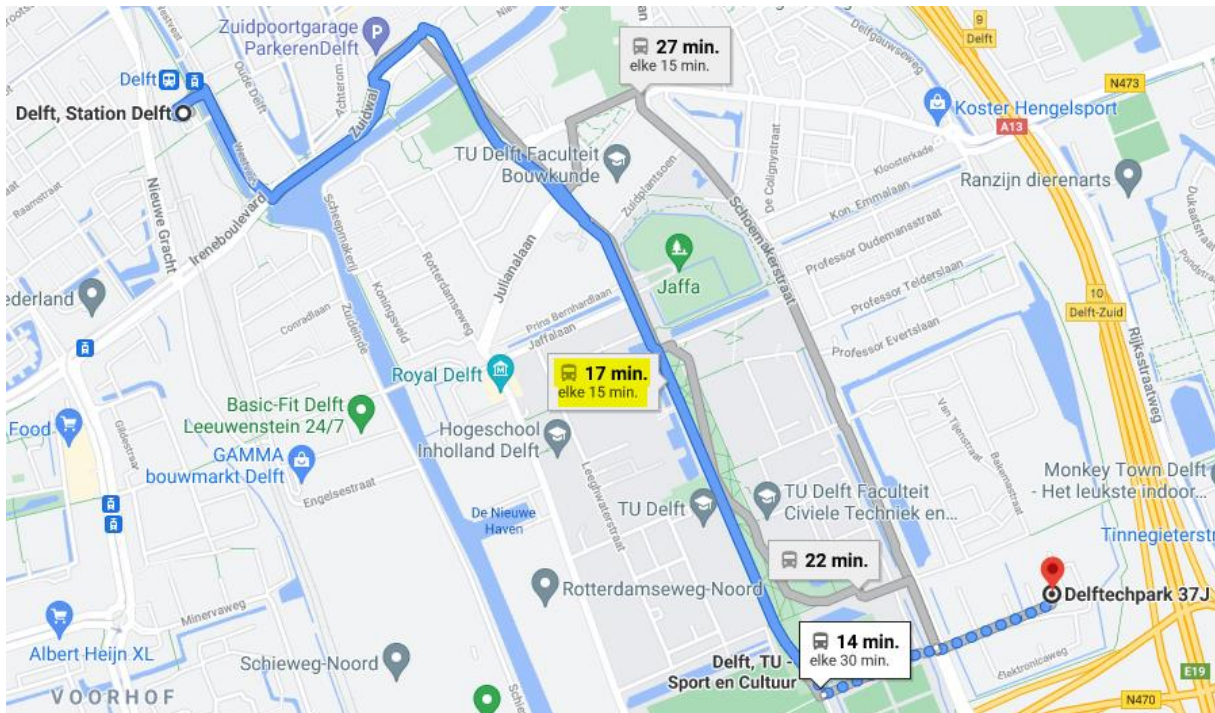

How to reach Uniresearch by public transport

Please note that Google Maps will guide you to a different building. Therefore please follow the next steps to reach Uniresearch:

Via train station 'Delft Campus'

1. Go to trainstation Delft Campus.
2. Walk 1.7 km (~25 min walk) to Uniresearch (through a green environment) or arrange a taxi (Delftse Taxicentrale: +31 15 364 6443). In case of the taxi please use the directions '[by car](#)'.

Uniresearch is situated at the top floor (3rd) and is to be reached by stairs and elevator.

4. Turn left at the Computerlaan

5. Turn right to access the parking lot

Via train station 'Delft'

1. Go to trainstation 'Delft'.
2. Take bus 174 to 'Rotterdam Noord via Berkel' from track E (leaves every 15 min) or arrange a taxi (Delftse Taxicentrale: +31 15 364 6443). In case of the taxi please use the directions '[by car](#)'.
3. Bus 174: After ~9 minutes and 5 stops, get off at 'Delft, TU – Sport & Cultuur'.
4. Walk 600 m (~7 min walk) to Uniresearch.

5. When entering Delftechpark by foot follow the road on the left side of the grass central reservation.
6. Turn left at the Computerlaan.
7. Turn right at the first possibility to access the parking lot.
8. Walk up to the entrance in the middle of the red building.
9. Ring the bell at Uniresearch.