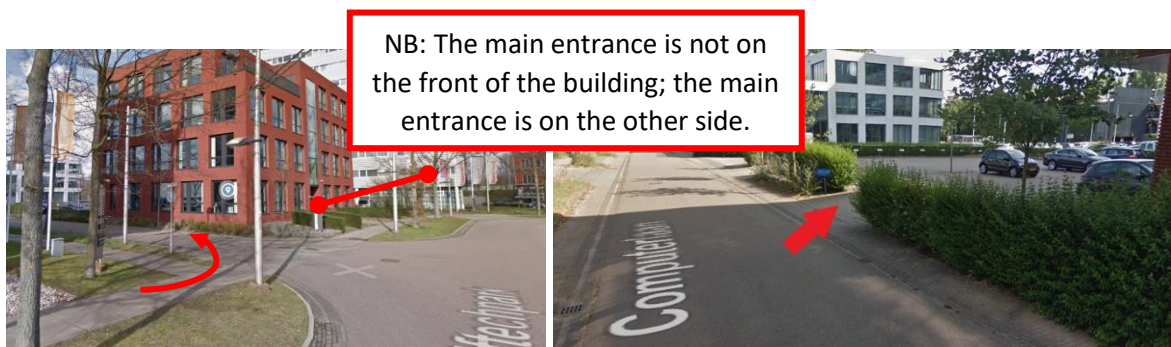

6. Turn left at the Computerlaan

7. Turn right to access the parking lot