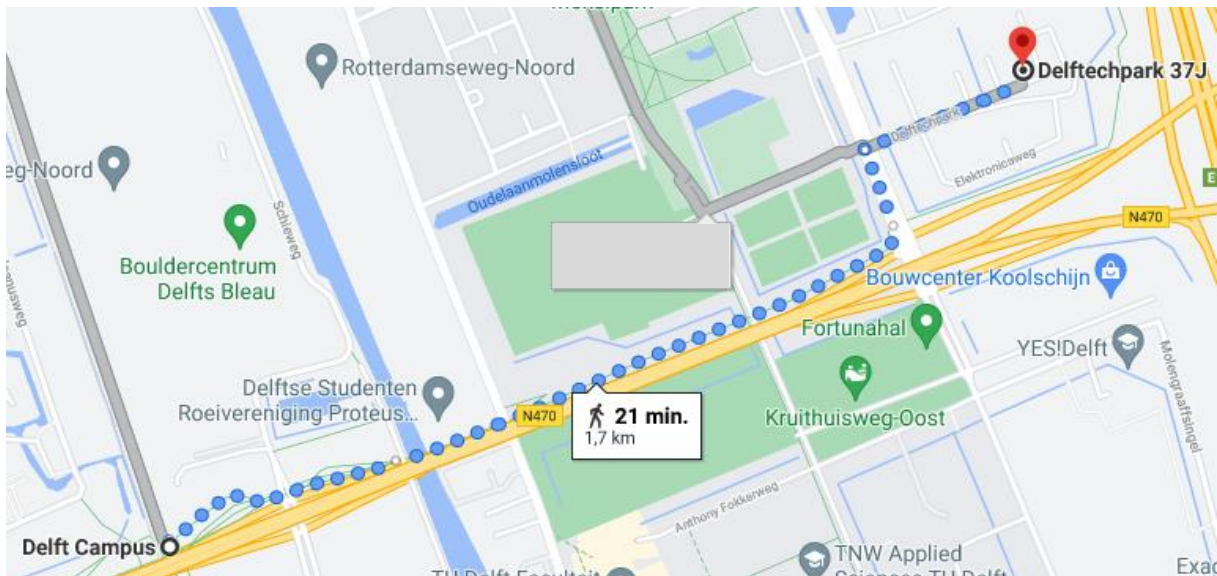

How to reach Uniresearch by public transport

Please note that Google Maps will guide you to a different building. Therefore please follow the next steps to reach Uniresearch:

Via train station 'Delft Campus'

1. Go to trainstation Delft Campus.
2. Walk 1.7 km (~25 min walk) to Uniresearch (through a green environment) or arrange a taxi (Delftse Taxicentrale: +31 15 364 6443). In case of the taxi please use the directions '[by car](#)'.

3. When entering Delftechpark by foot follow the road on the left side of the grass central reservation.
4. Turn left at the Computerlaan.
5. Turn right at the first possibility to access the parking lot.
6. Walk up to the entrance in the middle of the red building.
7. Ring the bell at Uniresearch.

Uniresearch is situated at the top floor (3rd) and is to be reached by stairs and elevator.

4. Turn left at the Computerlaan

5. Turn right to access the parking lot

Via train station 'Delft'

1. Go to trainstation 'Delft'.
2. Take bus 174 to 'Rotterdam Noord via Berkel' from track E (leaves every 15 min) or arrange a taxi (Delftse Taxicentrale: +31 15 364 6443). In case of the taxi please use the directions '[by car](#)'.
3. Bus 174: After ~9 minutes and 5 stops, get off at 'Delft, TU – Sport & Cultuur'.
4. Walk 600 m (~7 min walk) to Uniresearch.